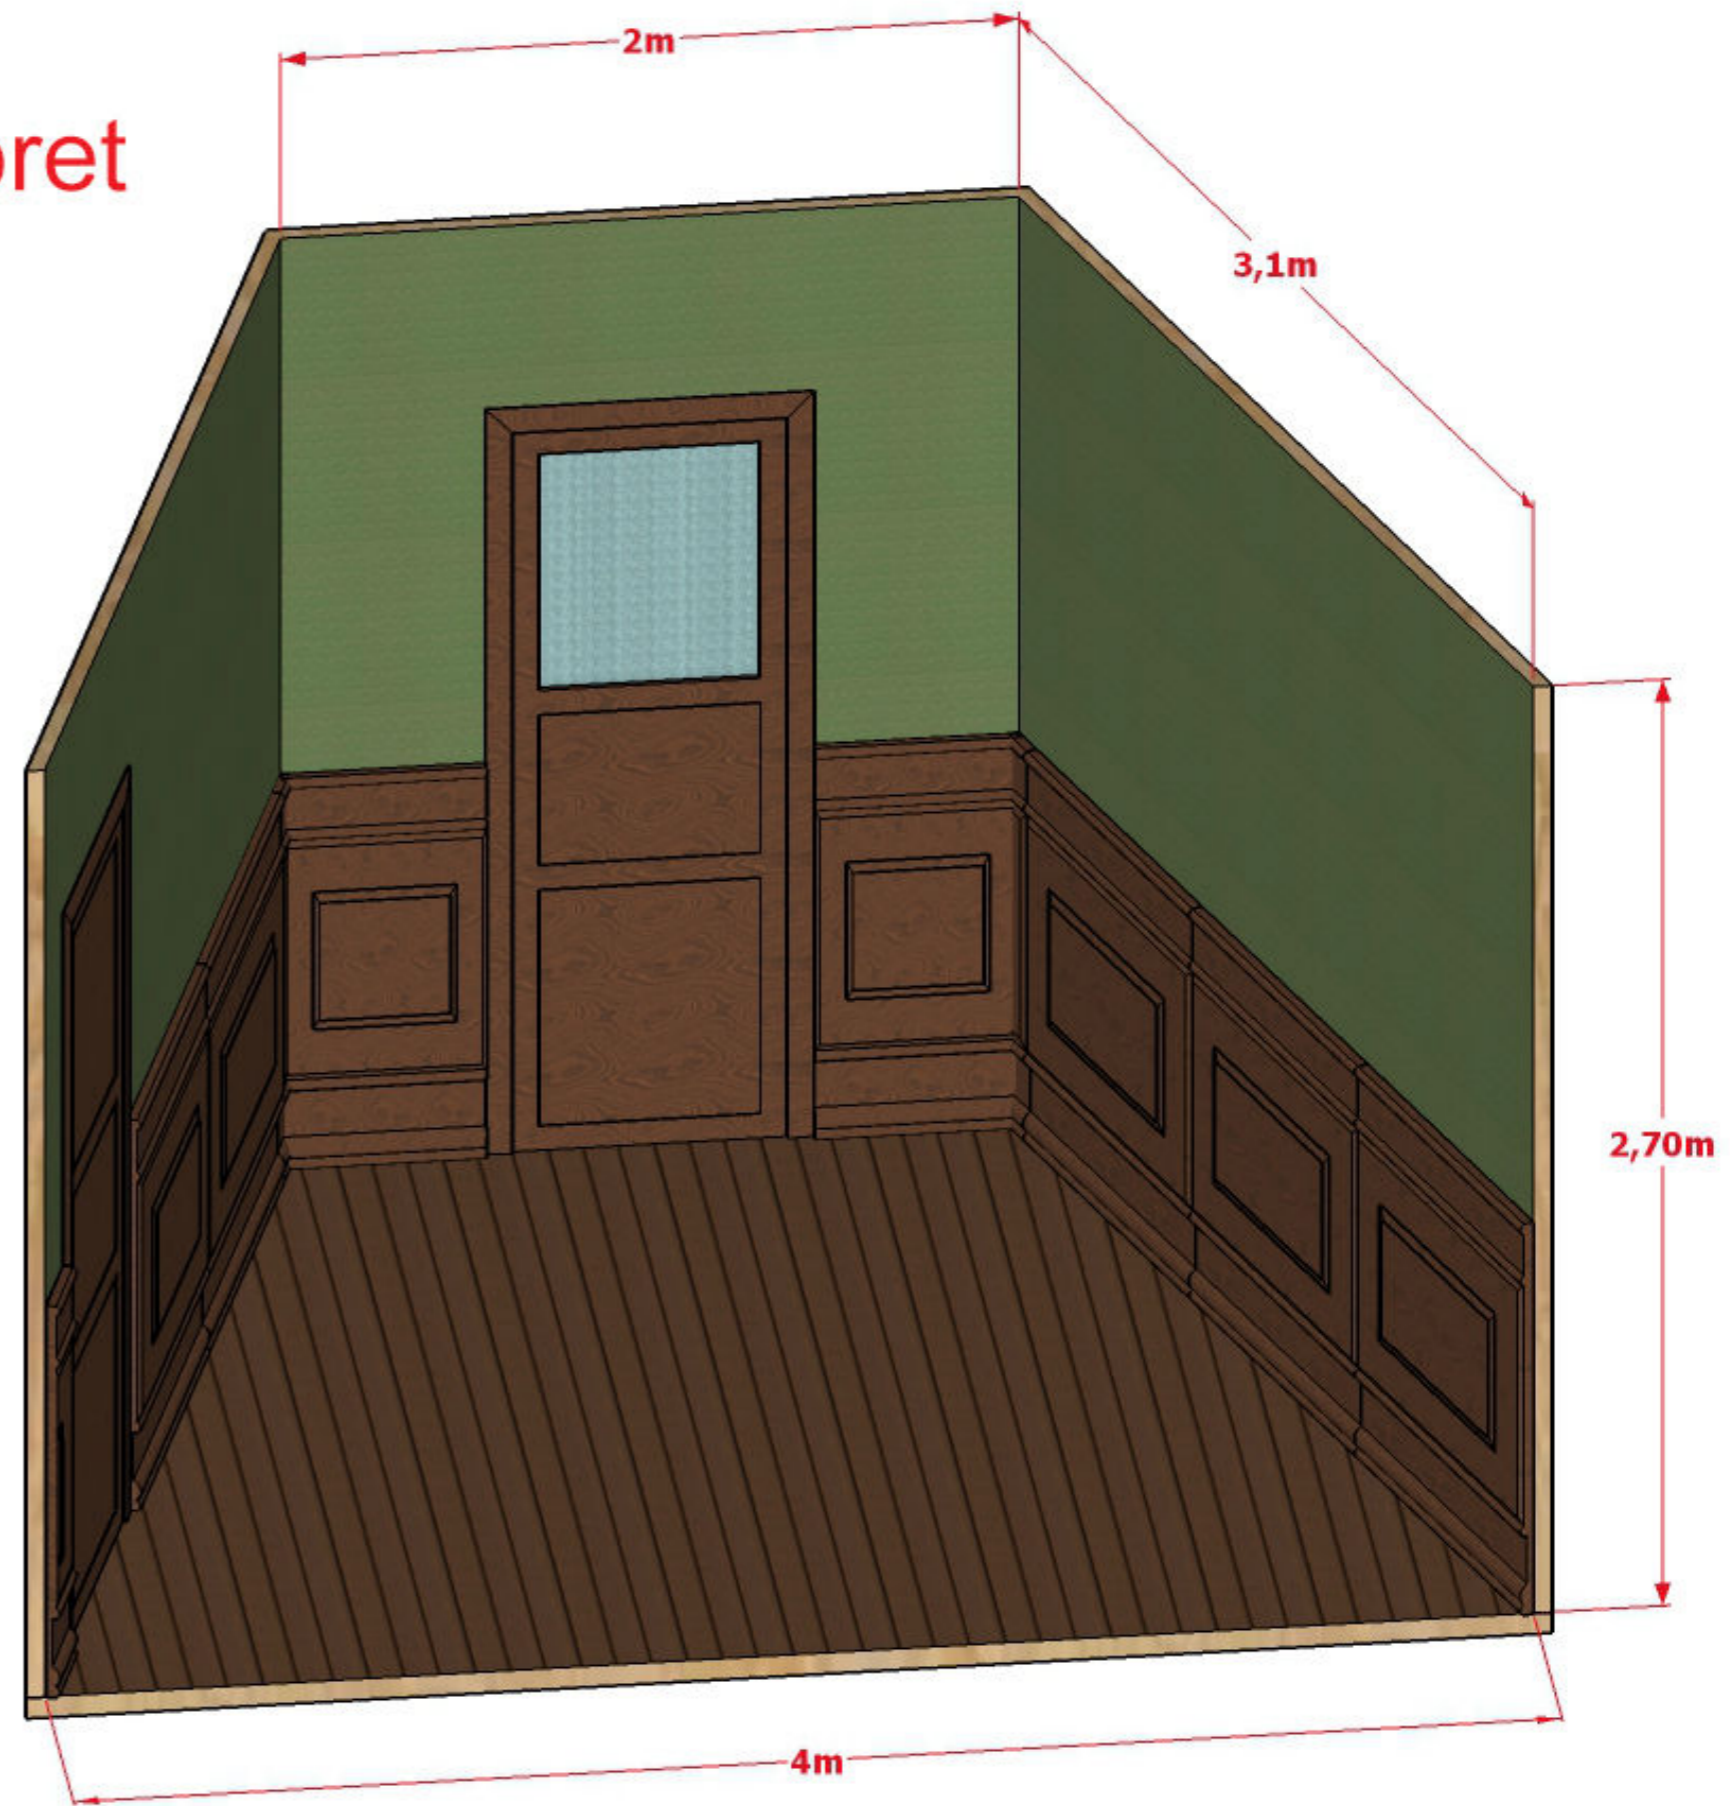

Kontoret

Norrtullsligan definitivt underlag 2016-09-29
Kulturhuset Stadsteatern
Karl Svensson 0705-617714
karl@skimra.com
Carolina Frände 0739-730129
carolina.frande@stadsteatern.stockholm.se