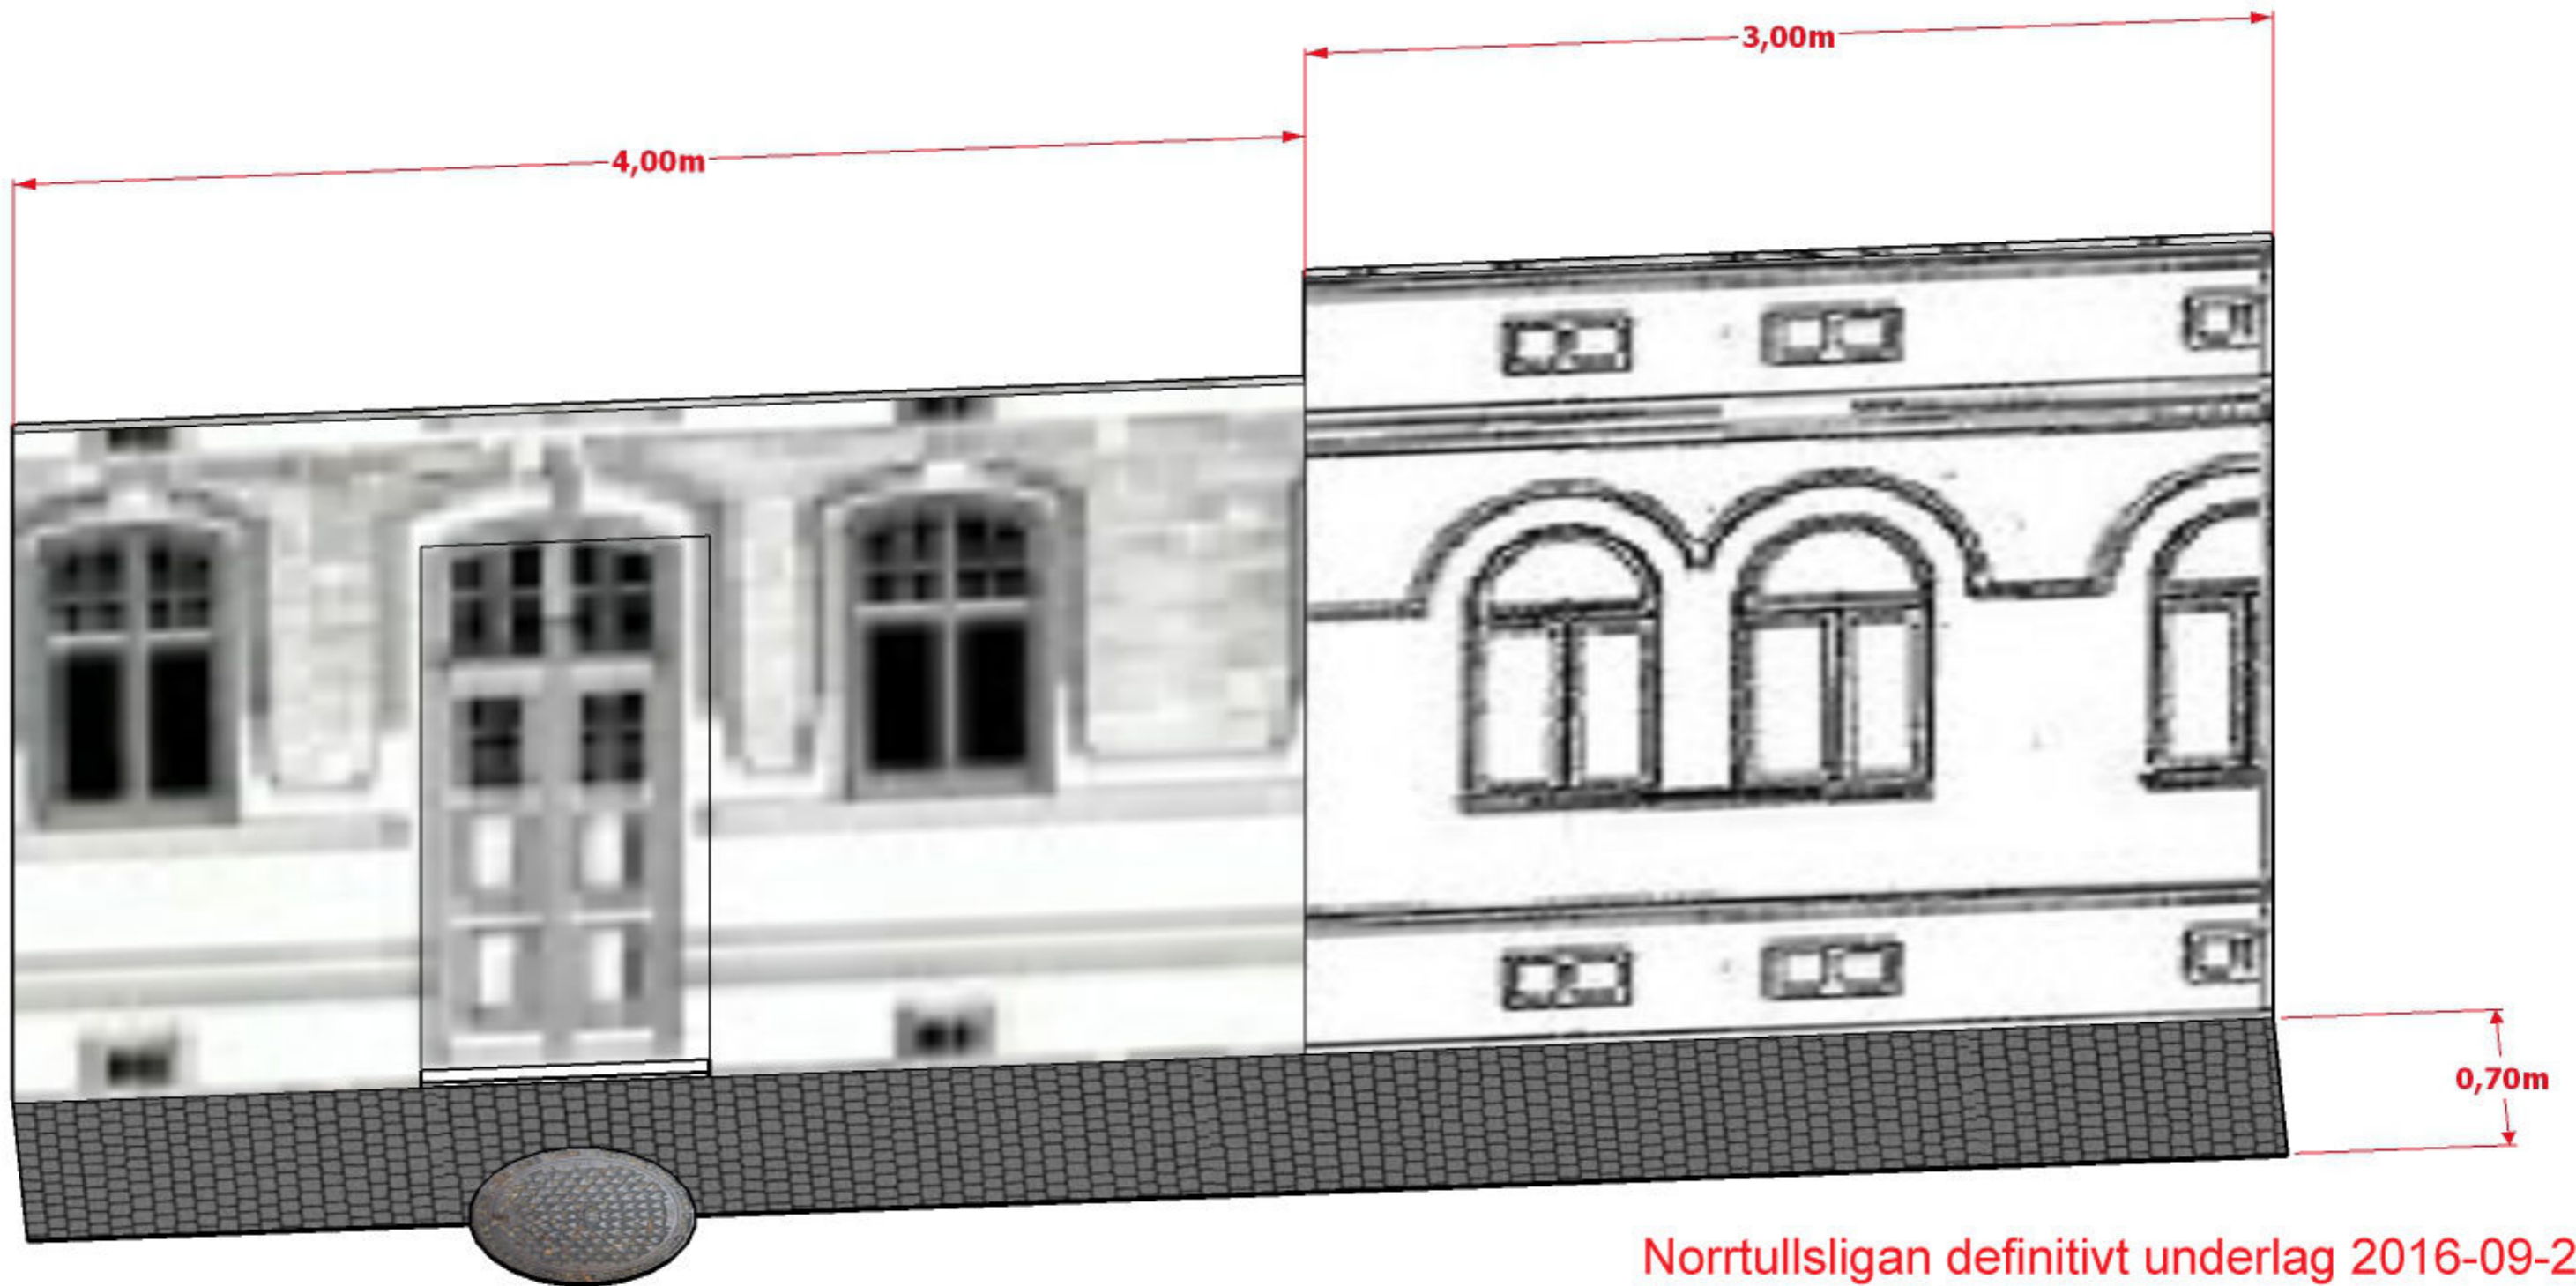

Exteriör (skiss)

Norrtullsligan definitivt underlag 2016-09-29
Kulturhuset Stadsteatern
Karl Svensson 0705-617714
karl@skimra.com
Carolina Frände 0739-730129
carolina.frande@stadsteatern.stockholm.se