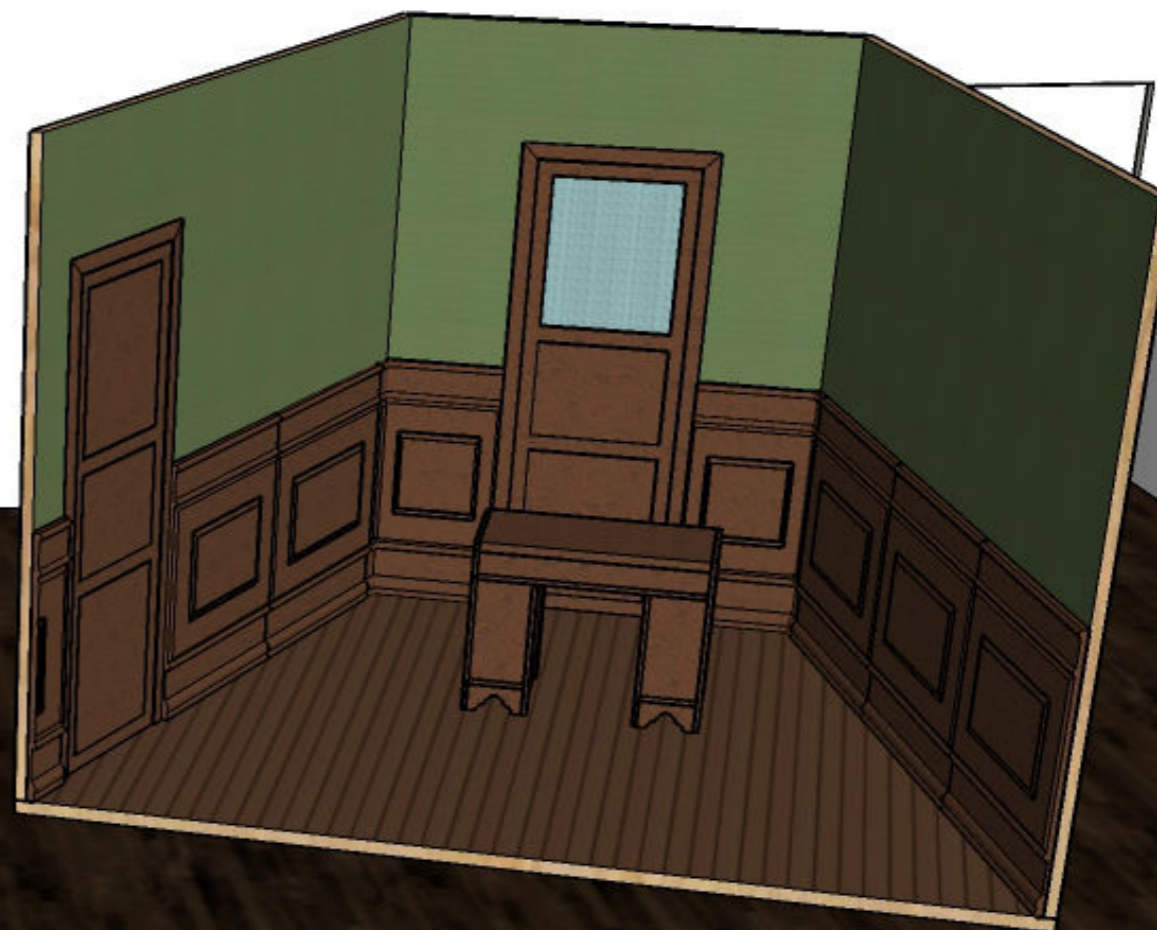

Kontoret

Norrtullsligan definitivt underlag 2016-09-29
Kulturhuset Stadsteatern
Karl Svensson 0705-617714
karl@skimra.com
Carolina Frände 0739-730129
carolina.frande@stadsteatern.stockholm.se