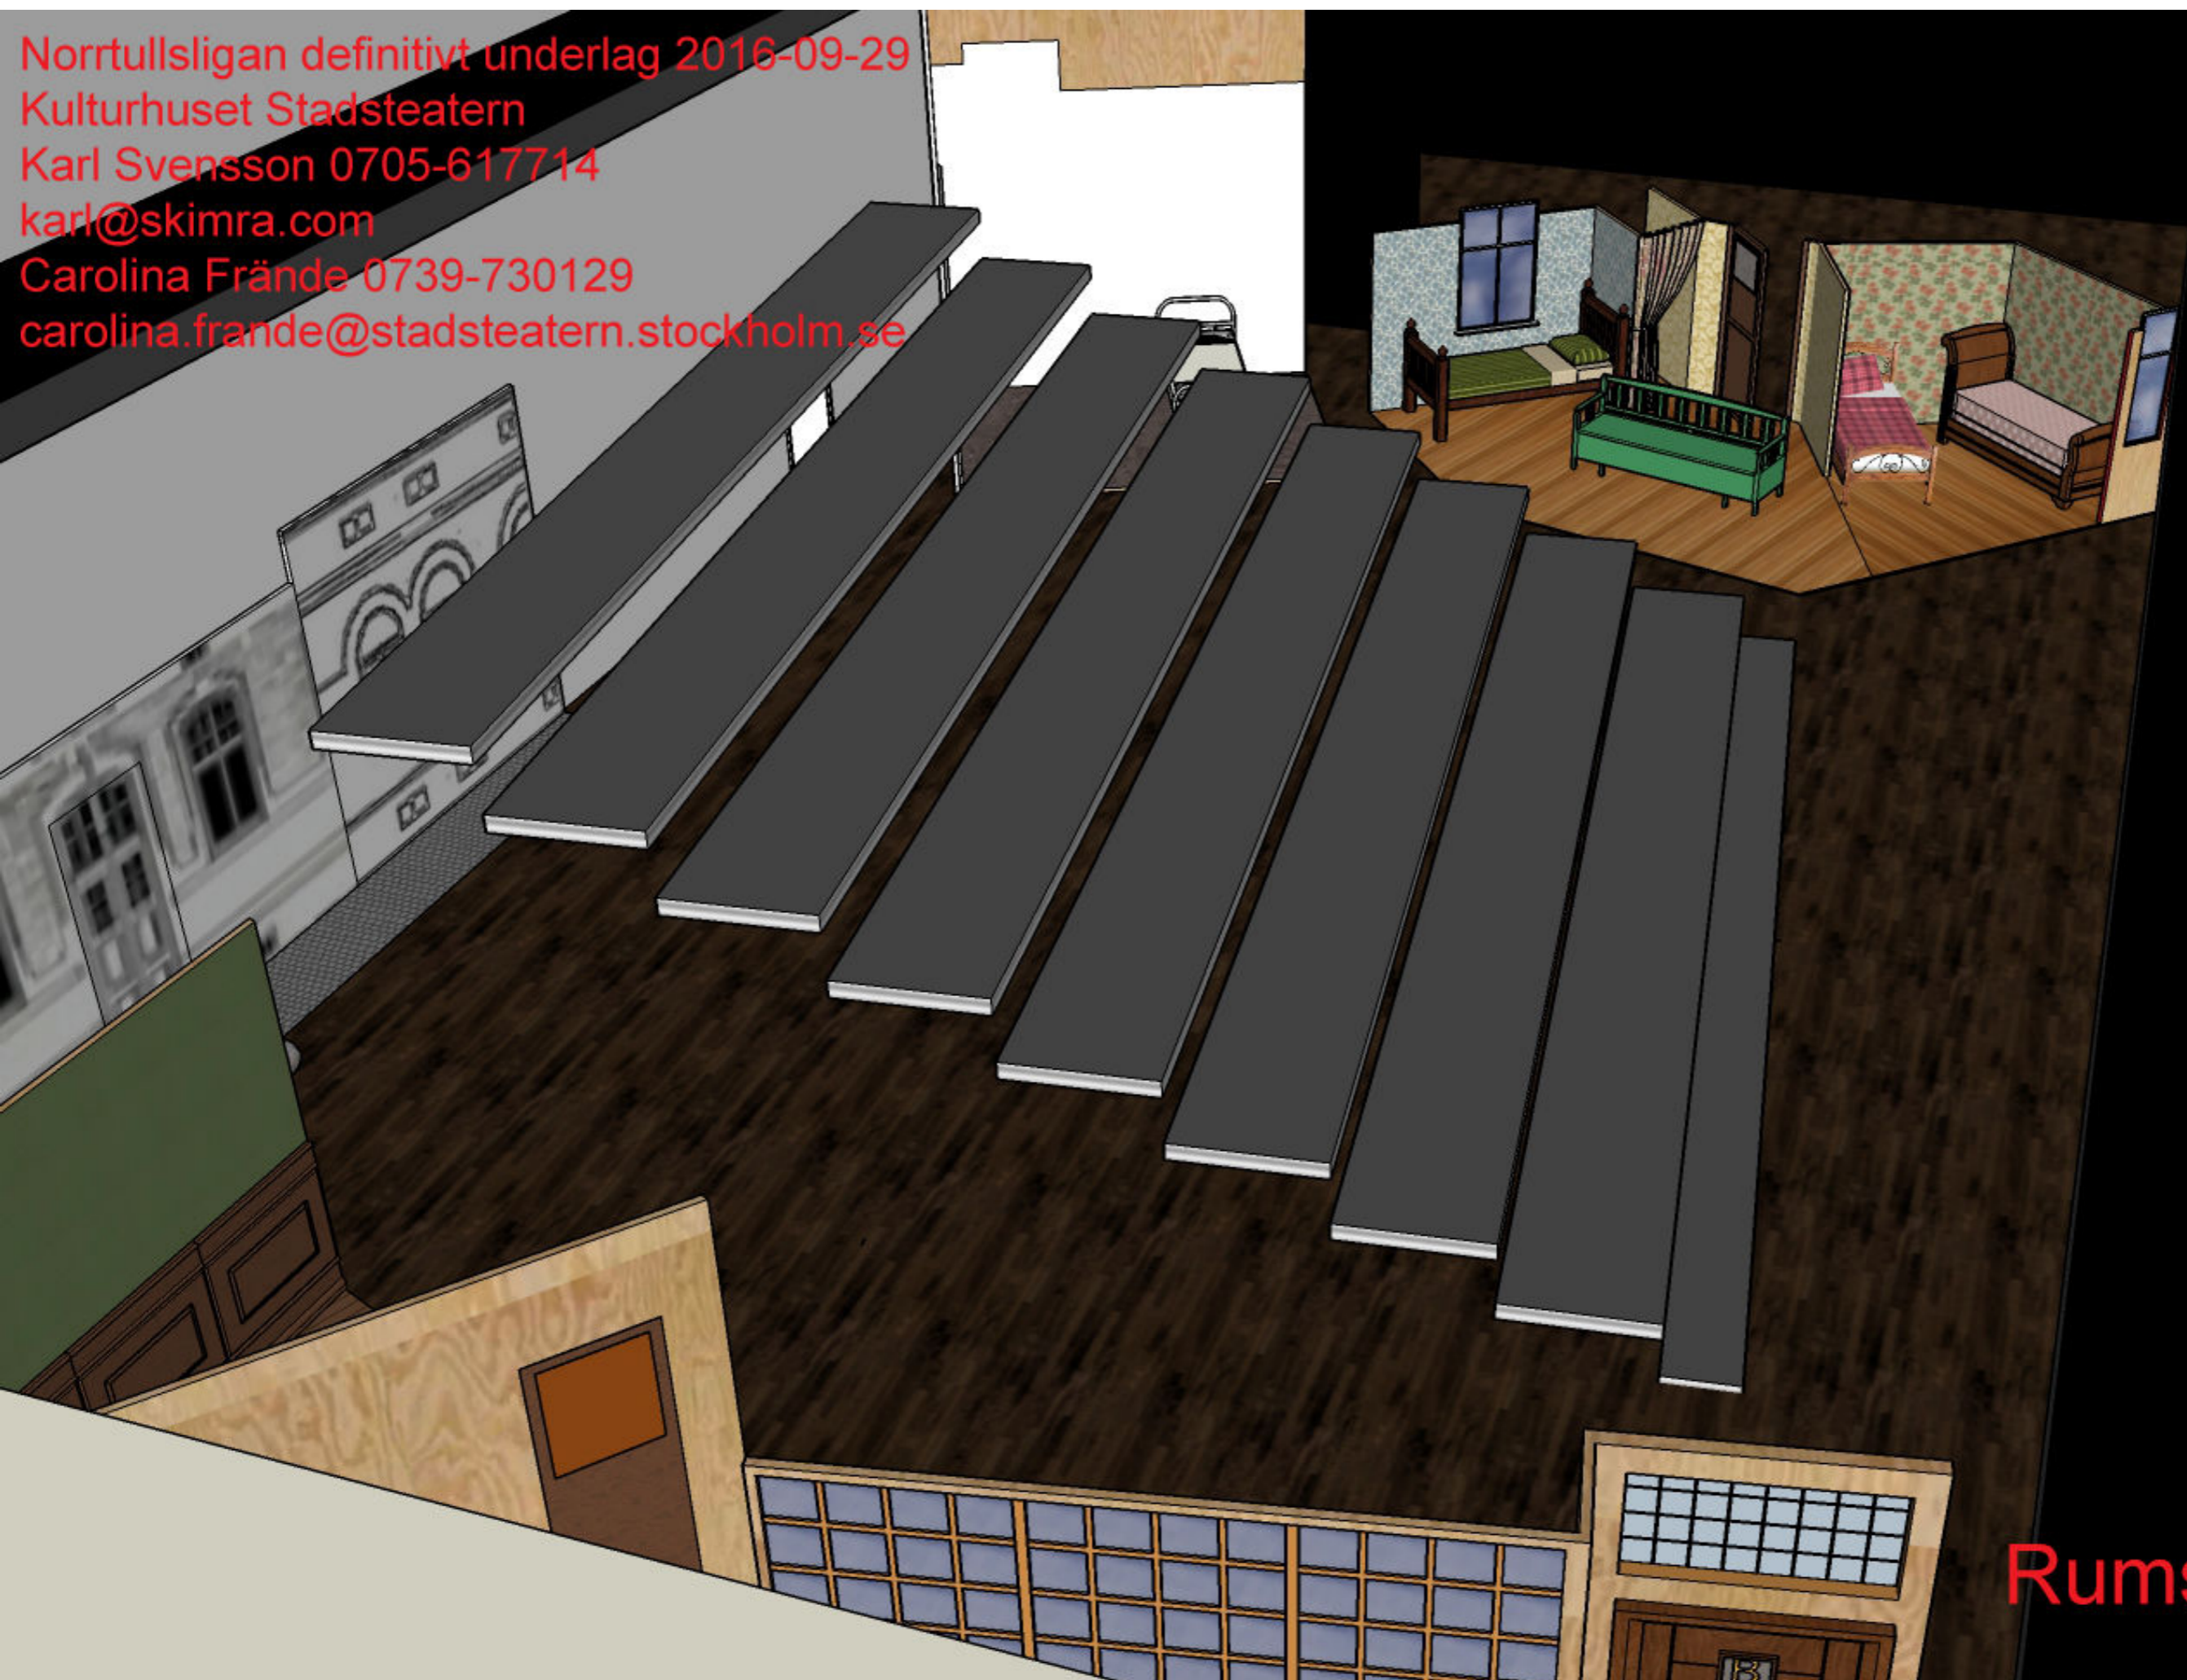

Norrtullsligan definitivt underlag 2016-09-29
Kulturhuset Stadsteatern
Karl Svensson 0705-617714
karl@skimra.com
Carolina Frände 0739-730129
carolina.frande@stadsteatern.stockholm.se

Rumsöversikt