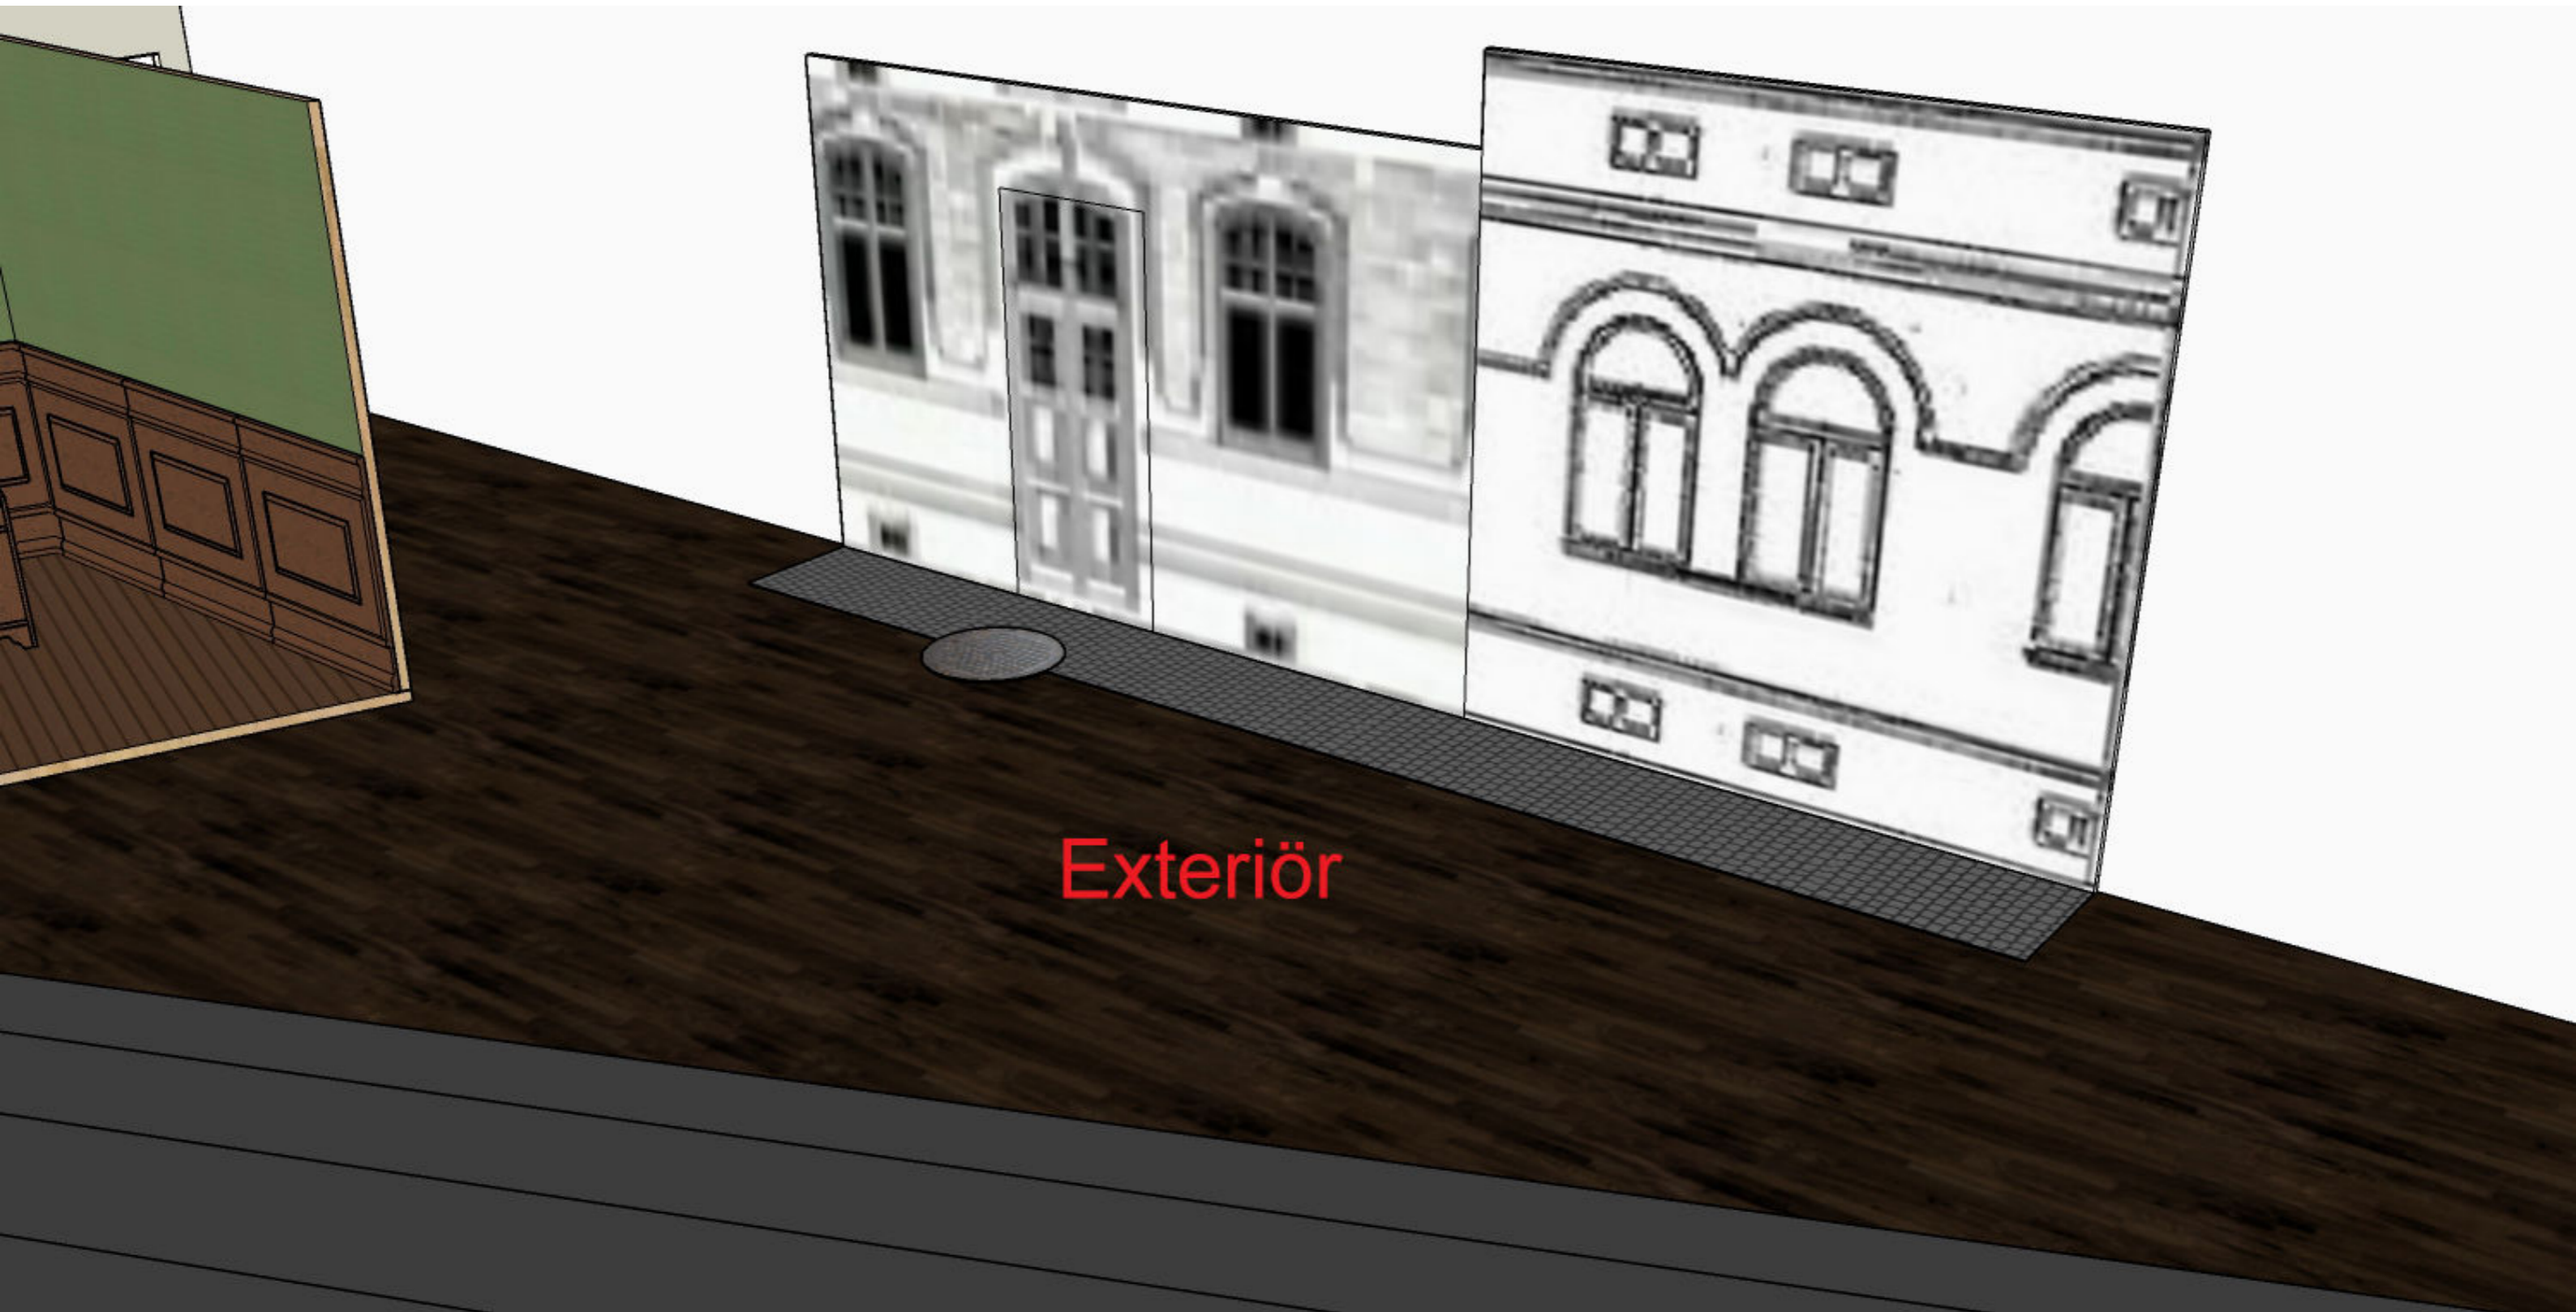

Exteriör

Norrtullsligan definitivt underlag 2016-09-29
Kulturhuset Stadsteatern
Karl Svensson 0705-617714
karl@skimra.com
Carolina Frände 0739-730129
carolina.frande@stadsteatern.stockholm.se