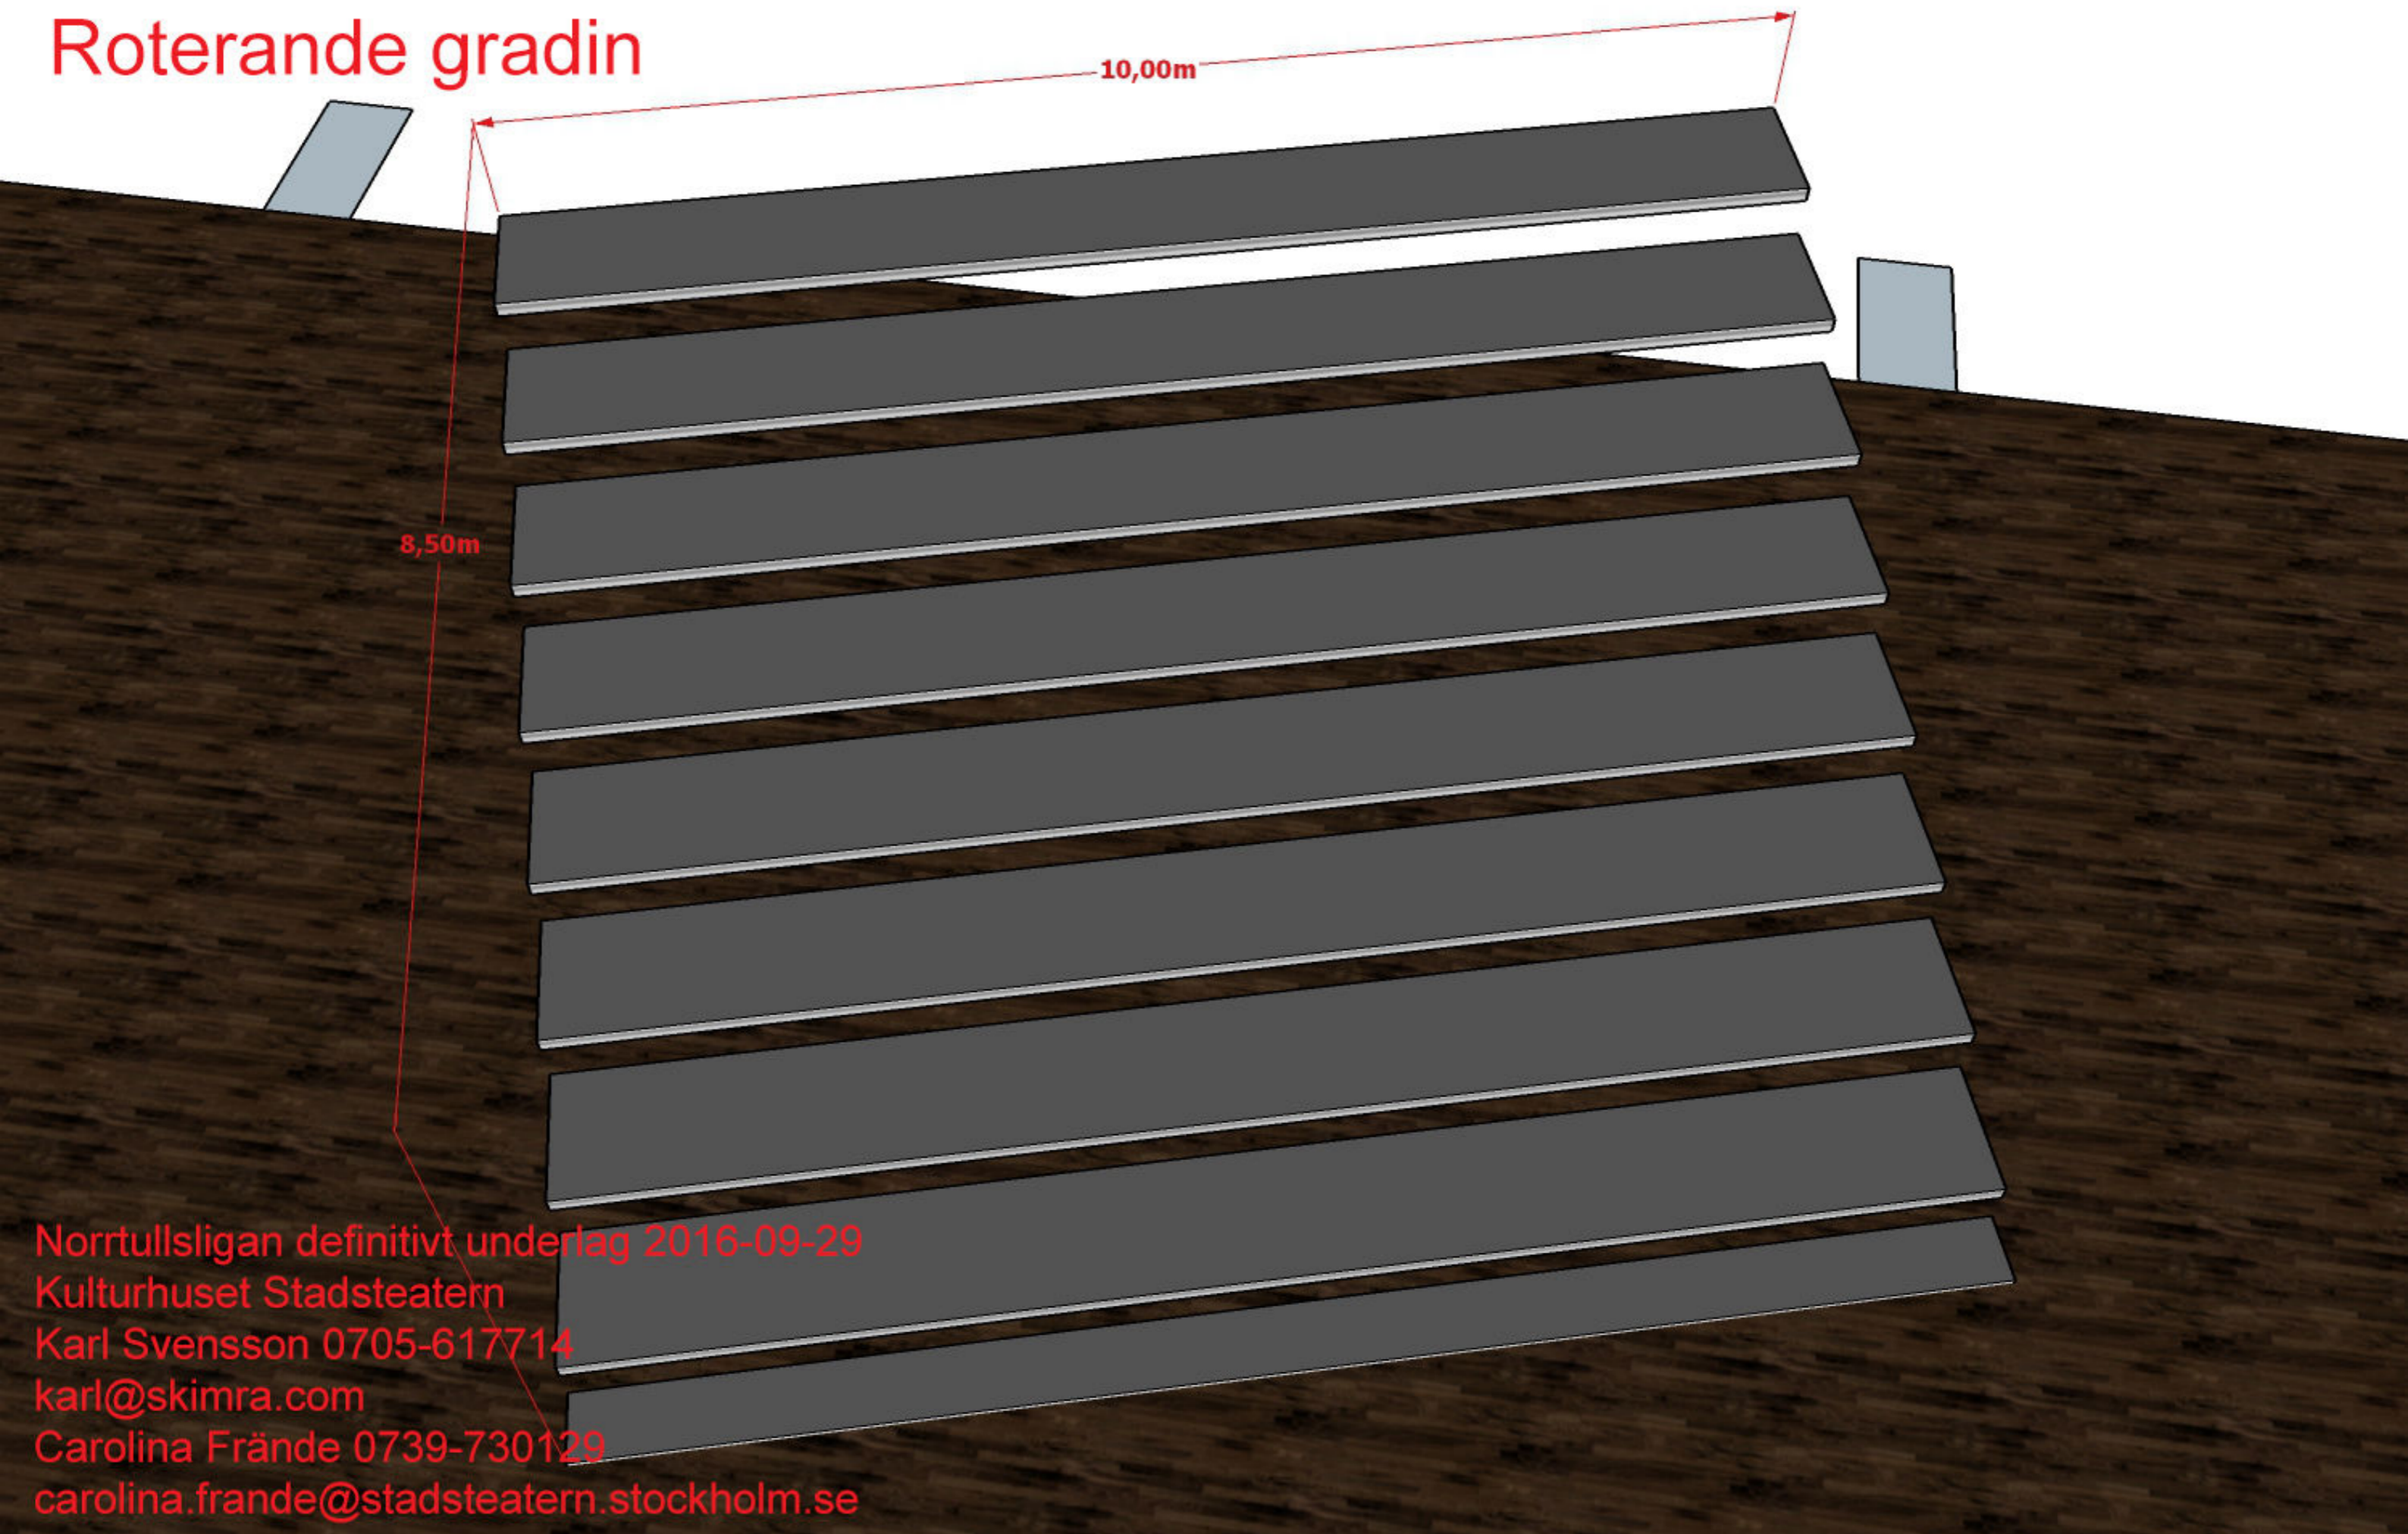

Roterande gradin

10,00m

8,50m

Norrtullsligan definitivt underlag 2016-09-29
Kulturhuset Stadsteatern
Karl Svensson 0705-617714
karl@skimra.com
Carolina Frände 0739-730129
carolina.frande@stadsteatern.stockholm.se