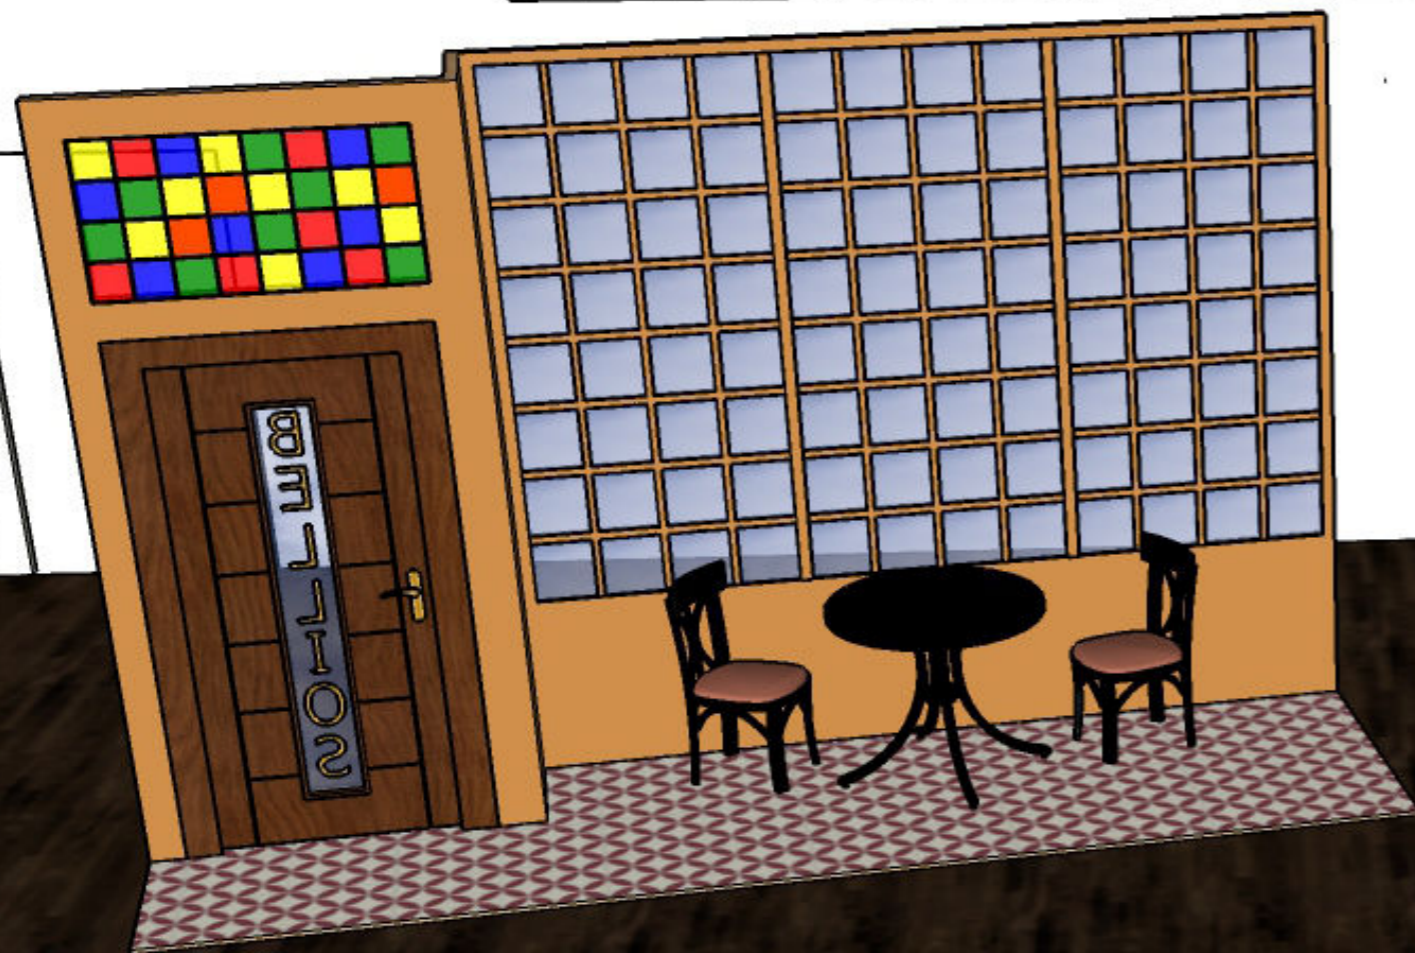

Bellios taverna