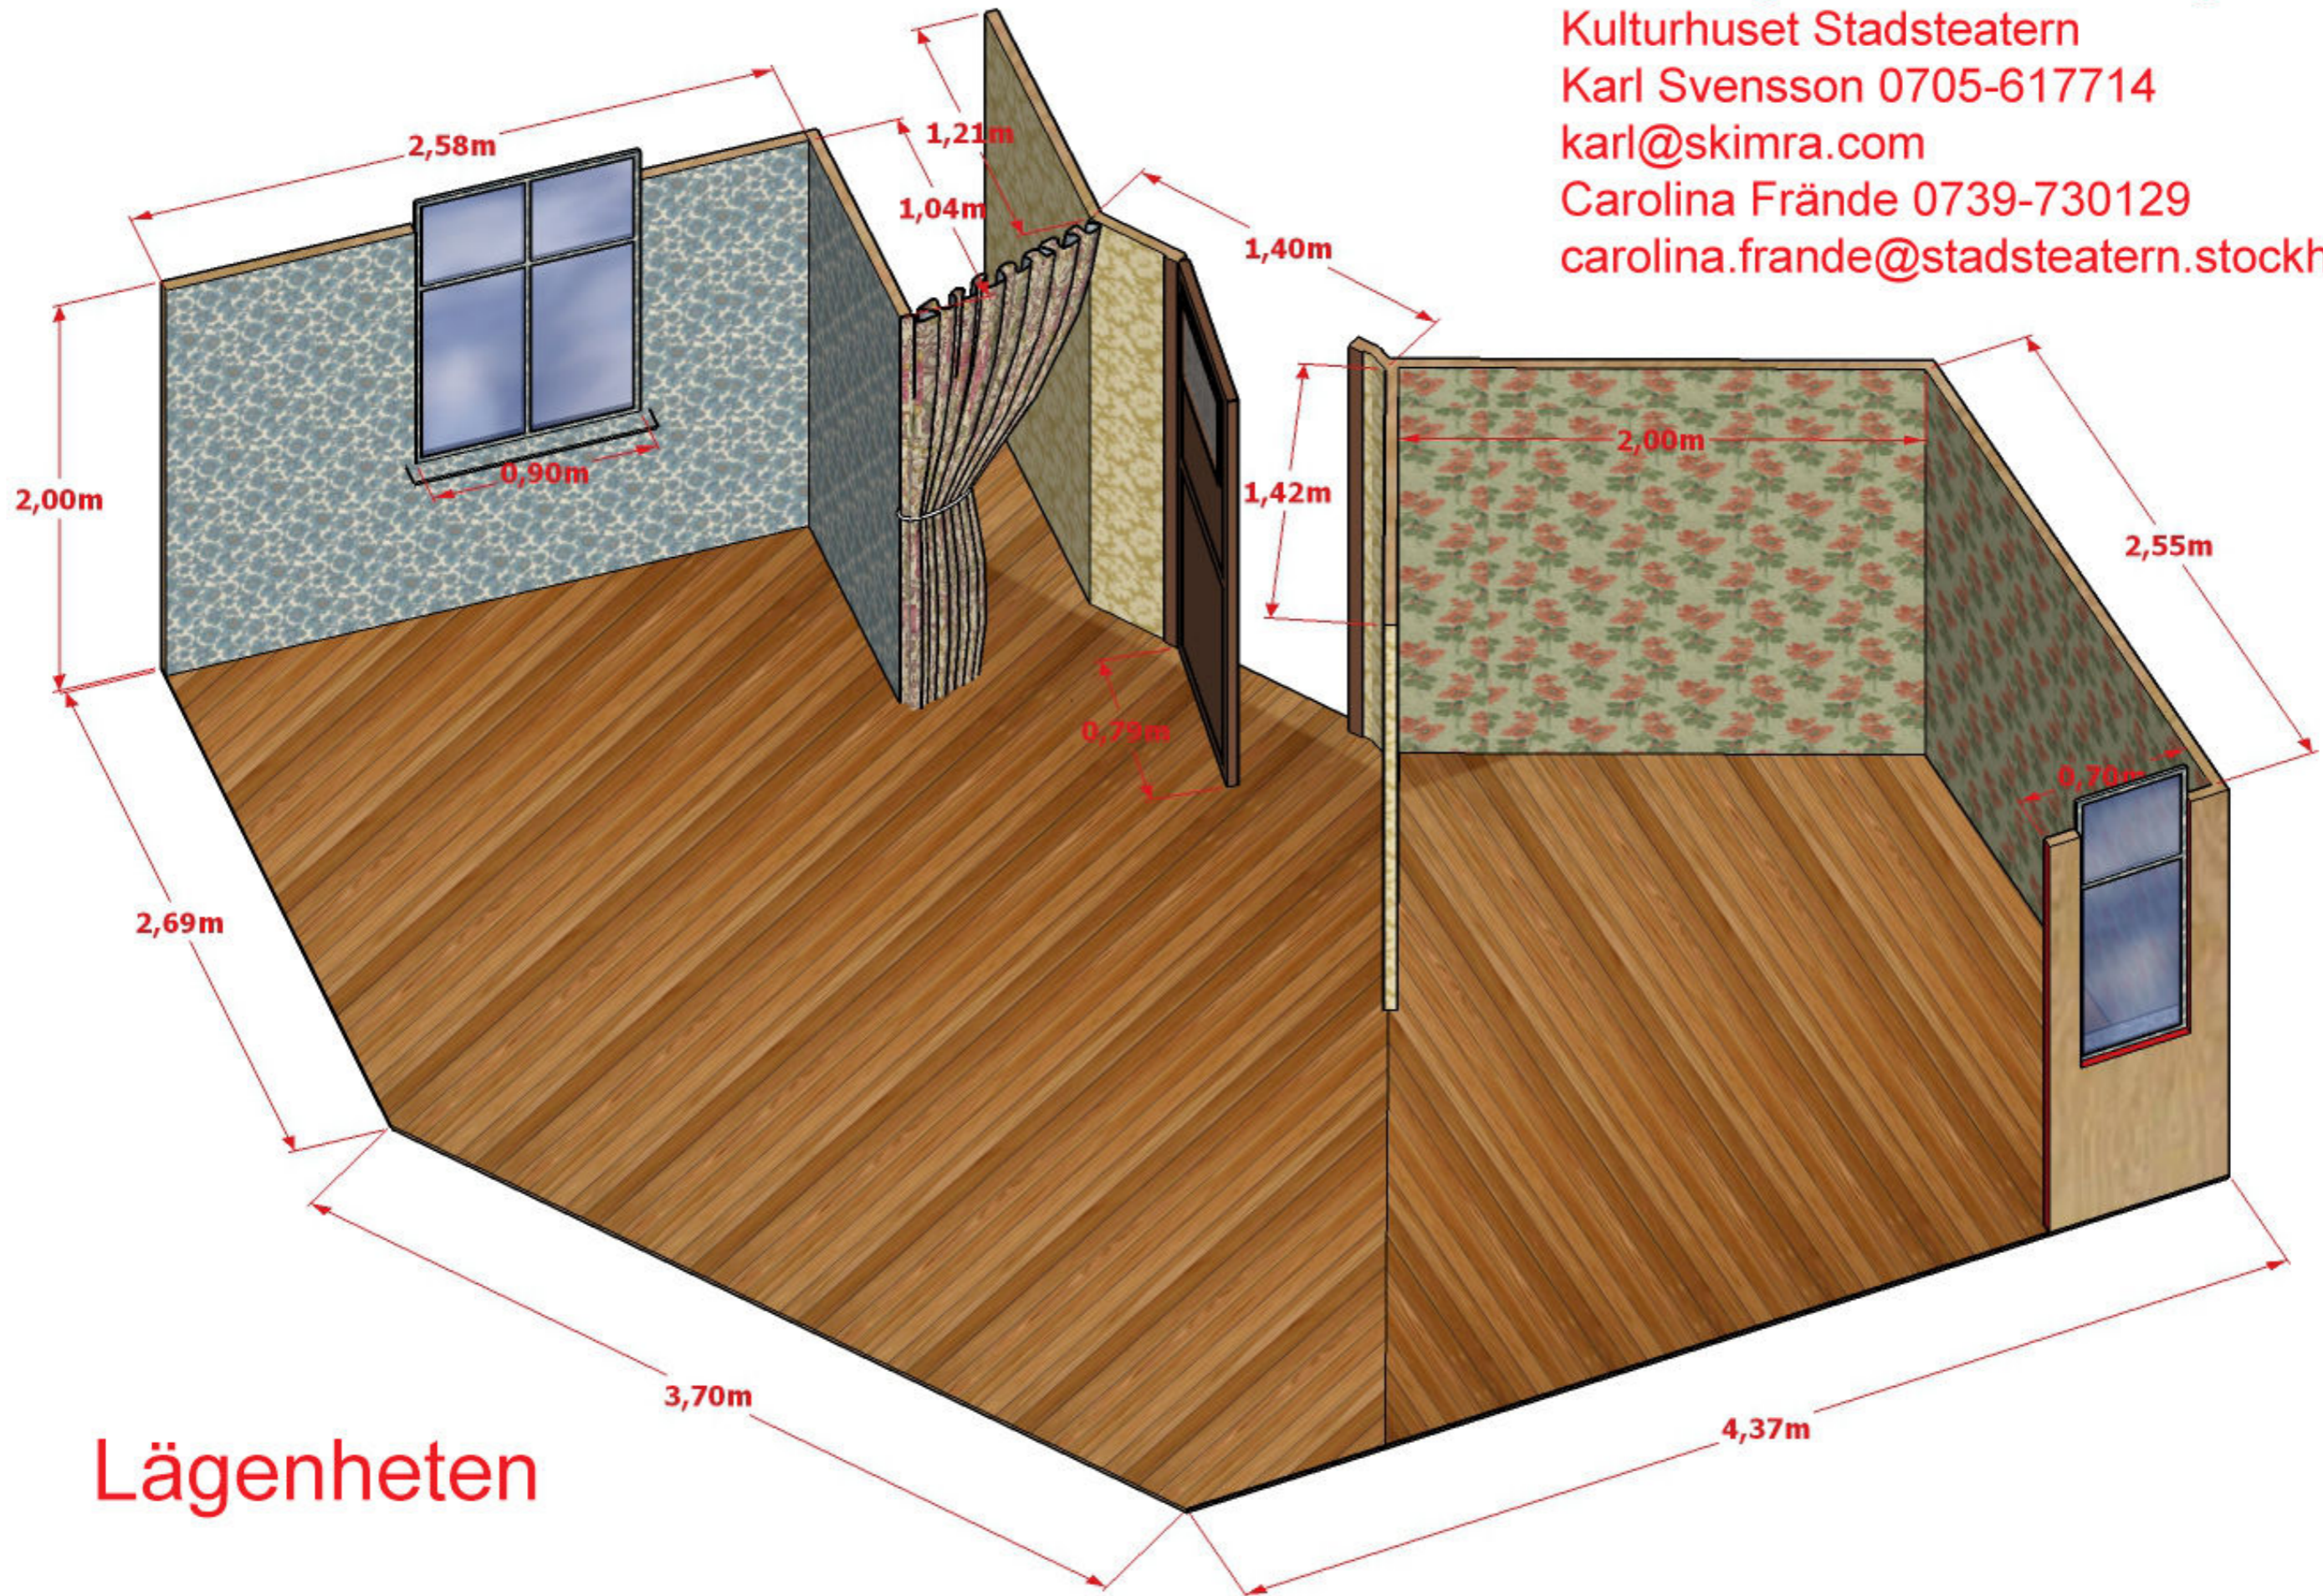

Norrtullsligan definitivt underlag 2016-09-29
Kulturhuset Stadsteatern
Karl Svensson 0705-617714
karl@skimra.com
Carolina Frände 0739-730129
carolina.frande@stadsteatern.stockholm.se

Lägenheten