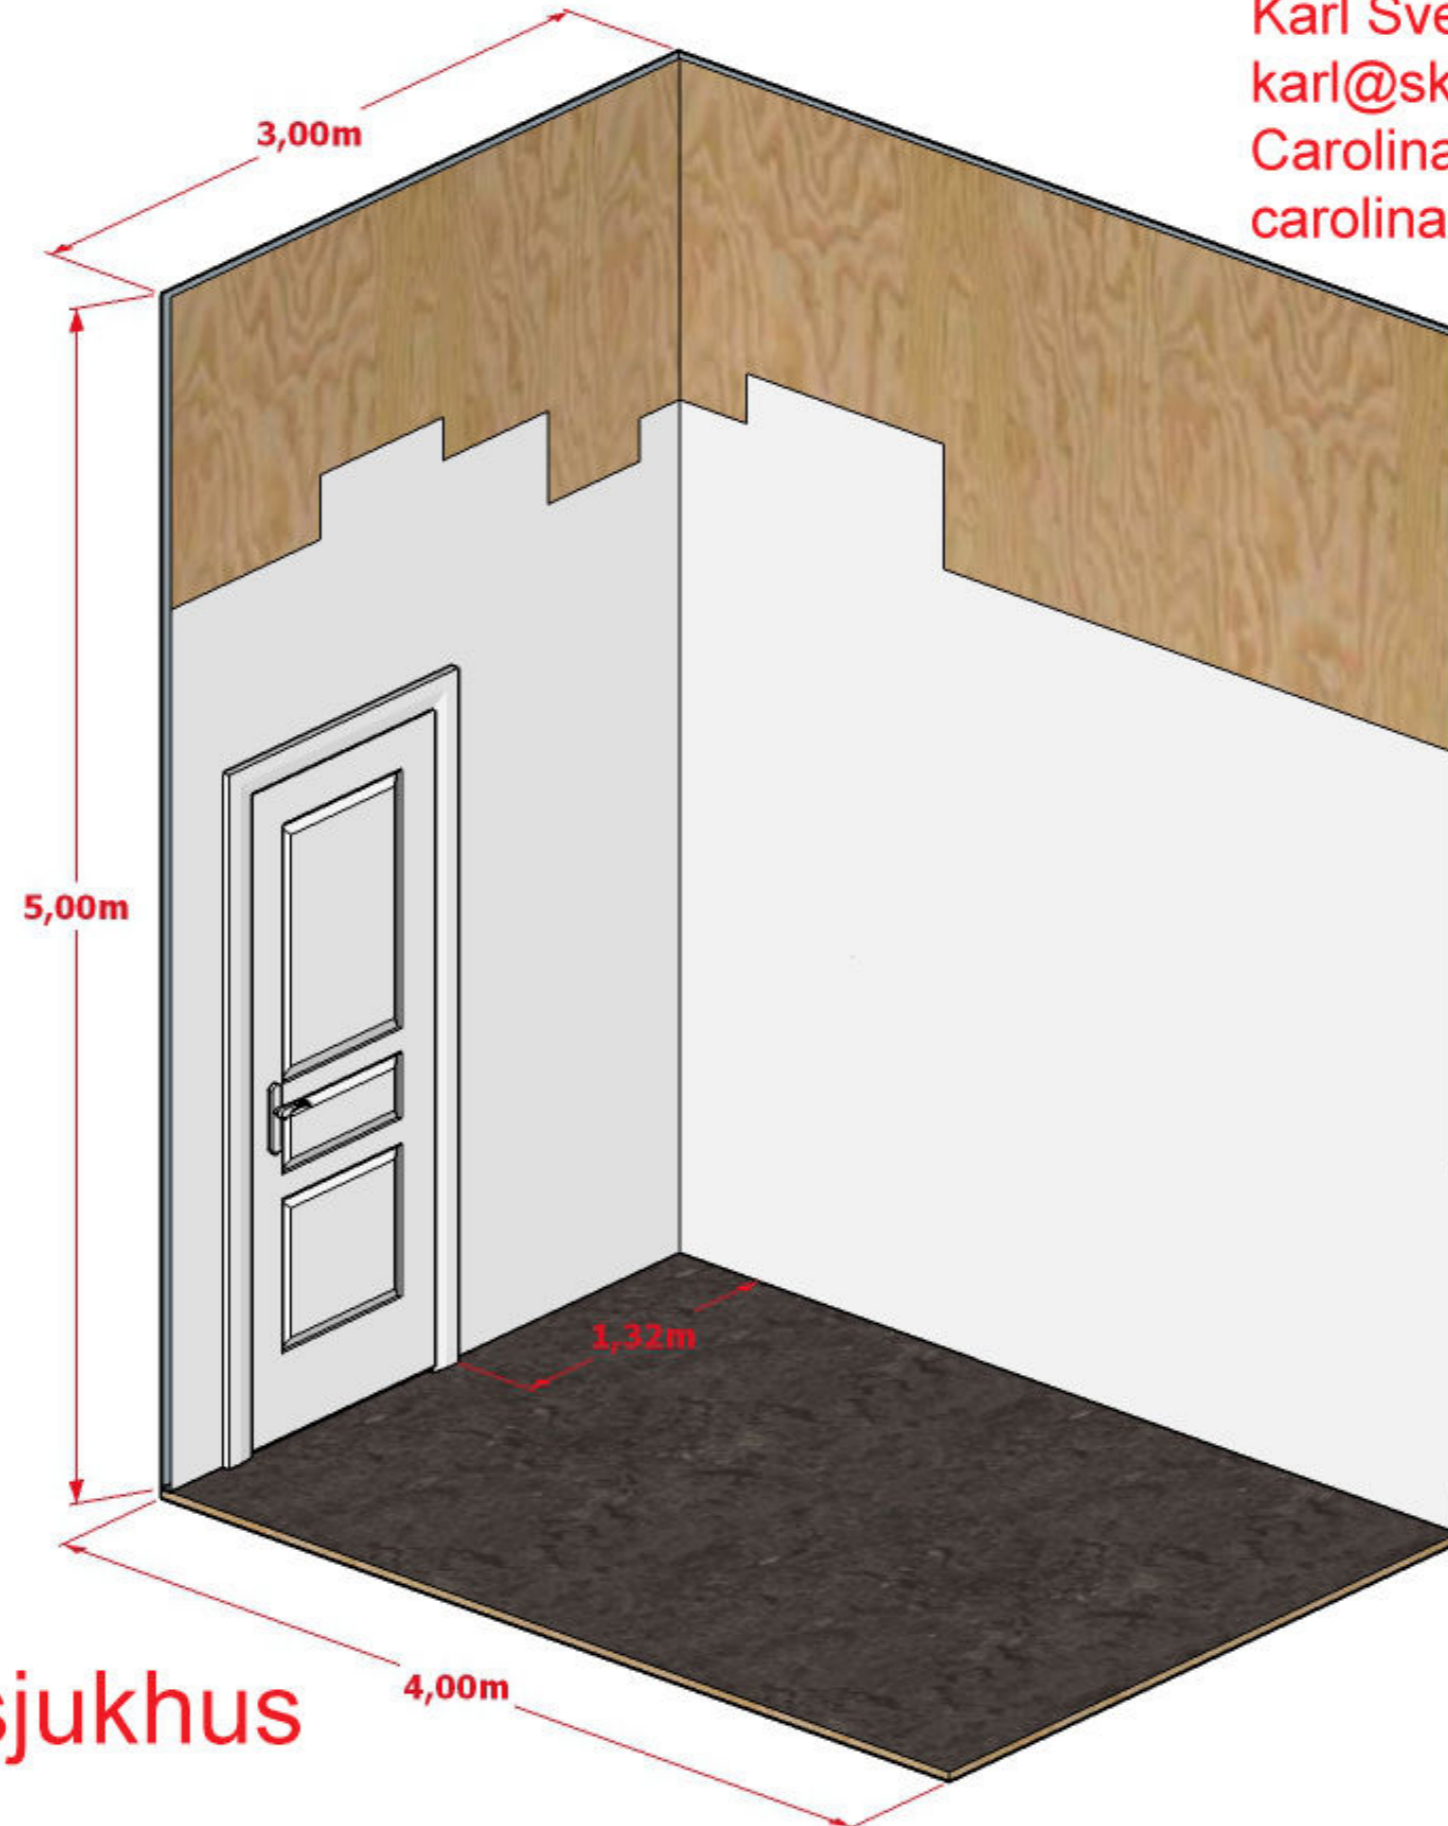

Norrtullsligan definitivt underlag 2016-09-29
Kulturhuset Stadsteatern
Karl Svensson 0705-617714
karl@skimra.com
Carolina Frände 0739-730129
carolina.frande@stadsteatern.stockholm.se

Sabbatsbergs sjukhus