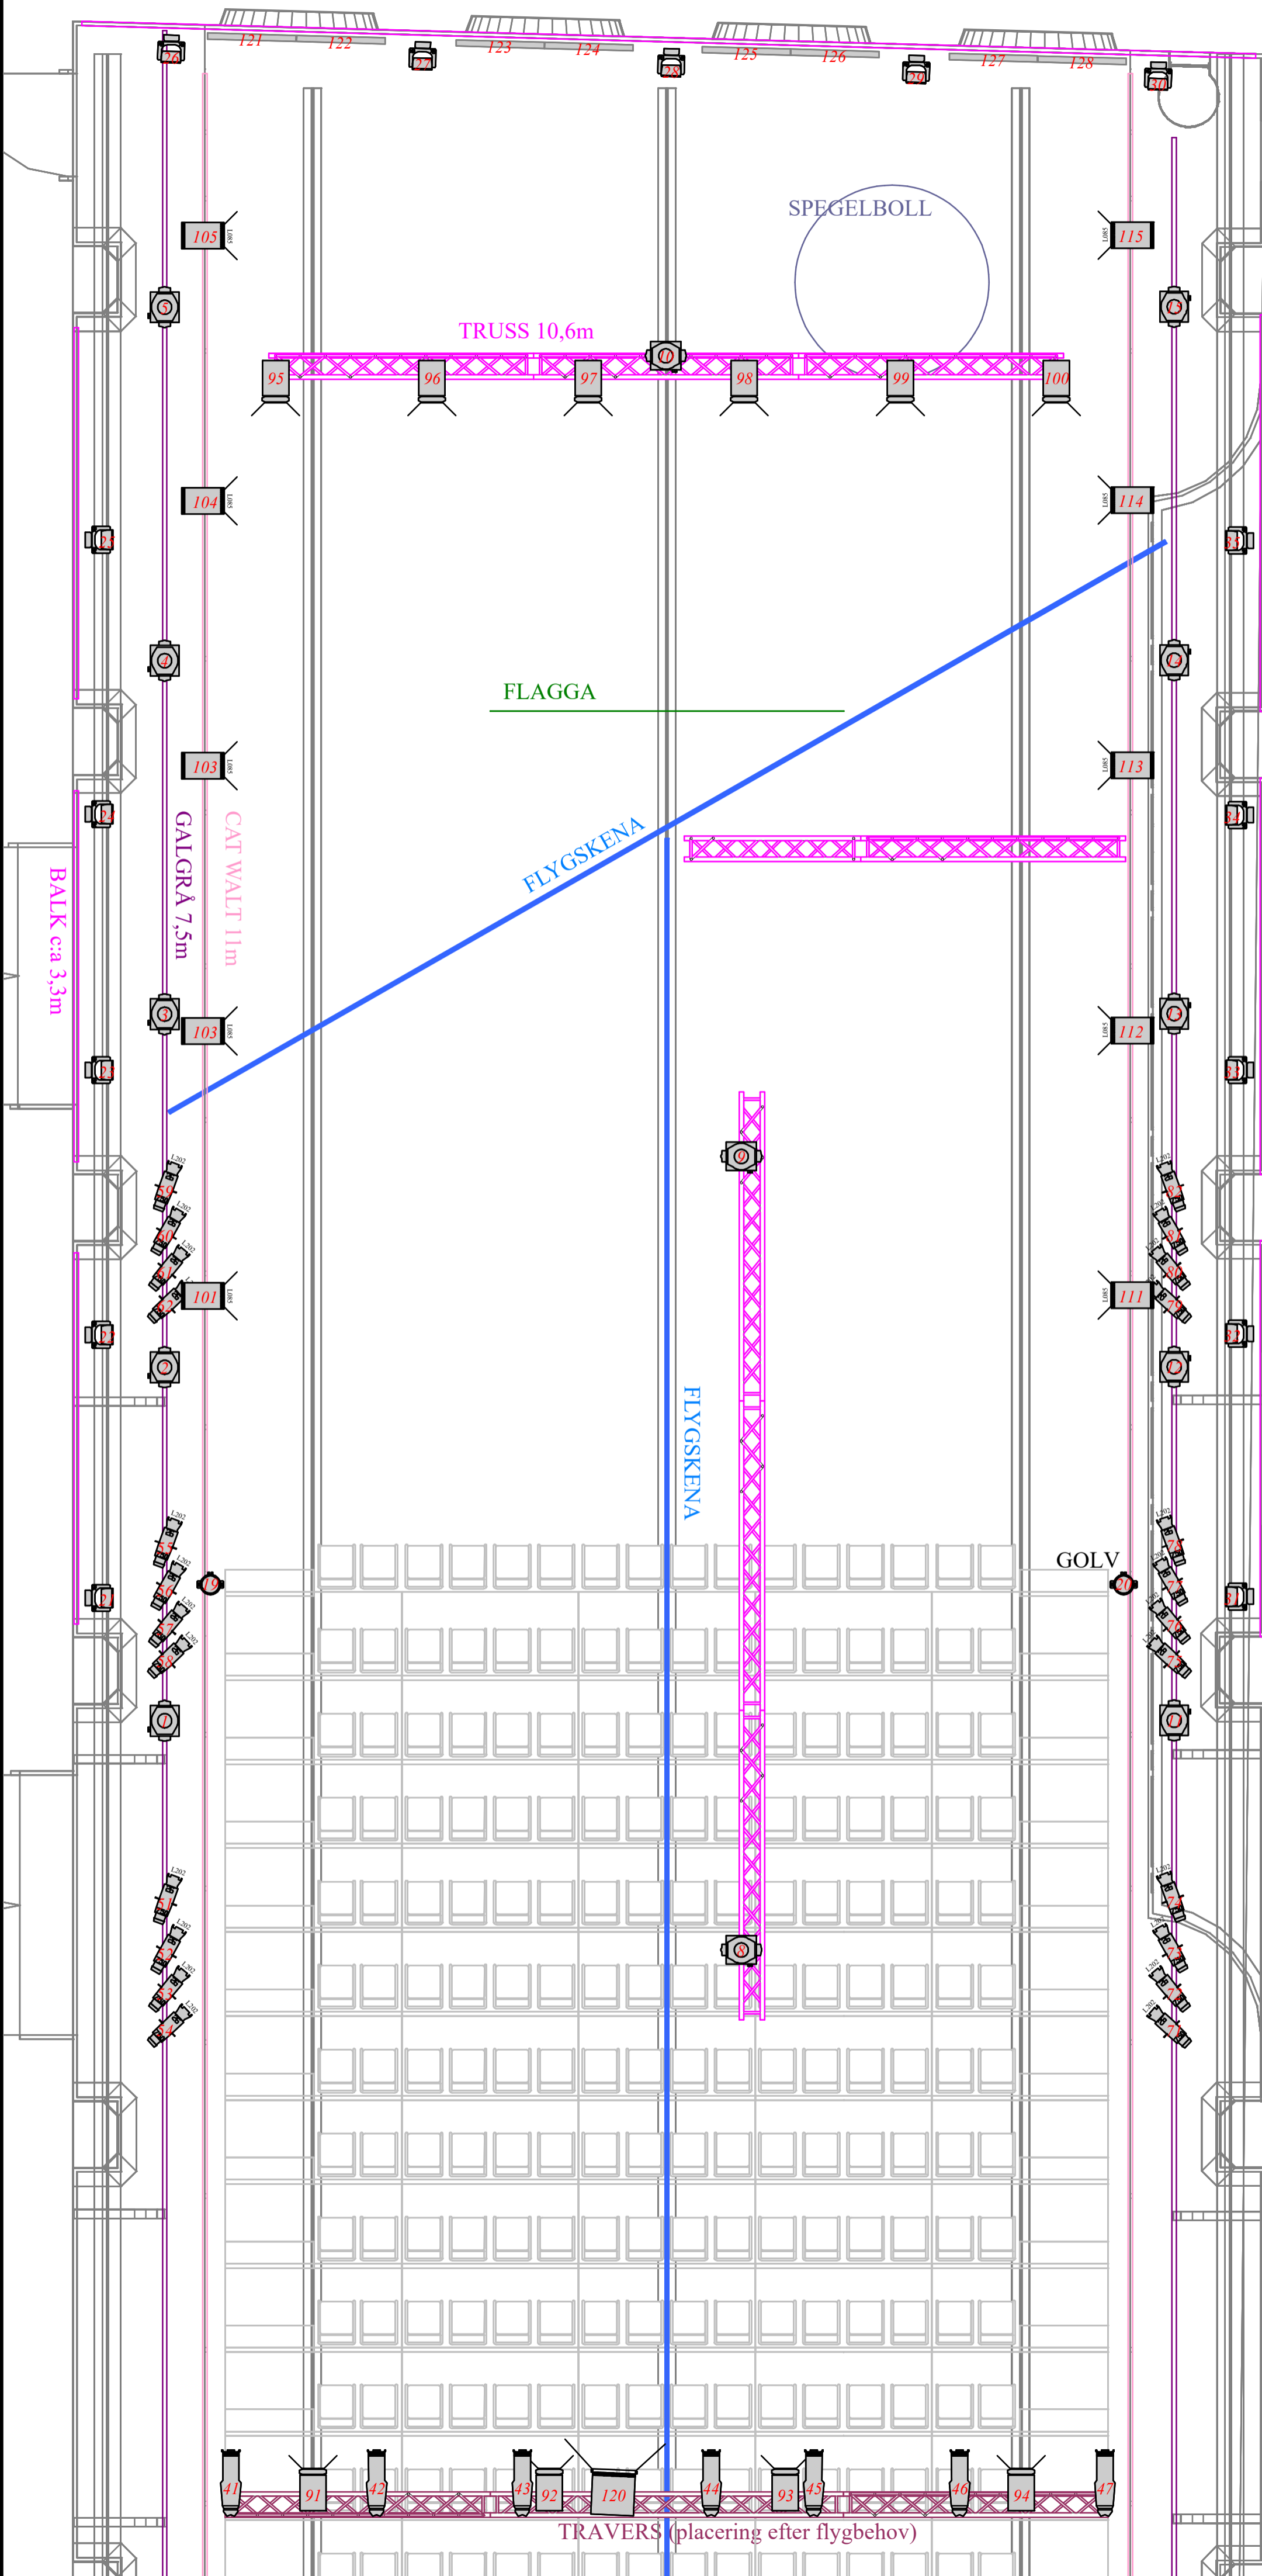

Angels in America

ELVERKET, DRAMATEN, 2018-02-01

skissplot 2017-12-14, skala 1:50 på A2 papper

REGI: Farnaz Arbabi

SCENOGRAFI: Jenny Kronberg

LJUS: Karl Svensson

epost: karl@skimra.com, telefon: 0705-61 77 14

Nyckel		
Symbol	Namn	Antal
	MAC Viper Performance	13
	Martin MAC Aura XB	17
	ETC Source 4 - 15/30 Zoom	7
	ETC Source 4 750	24
	Arena Fresnel & Rainbow Pro	10
	Arena PC	10
	4kW HMI fresnel	1
	Silver Star roxcyc/tz 15/26	8

SCROLLER

1	#00	CLEAR
2	L202	HALF CT BLUE
3	L201	CT BLUE
4	L711	COLD BLUE
5	L143	PALE NAVY BLUE
6	#68	SKY BLUE
7	#79	BRIGHT BLUE
8	#85	DEEP BLUE
9	#388	LIME GREEN
10	#90	DARK YELLOW GREEN
11	L243	FL - 3000K
12	#10	MEDIUM YELLOW
13	L179	CHROME ORANGE
14	#23	ORANGE
15	#26	LIGHT RED
16	L127	SMOKEY PINK
17	#52	LIGHT LAVENDER
18	#58	DEEP LAVENDER
19	#43	DEEP PINK
20	#49	MEDIUM PURPLE